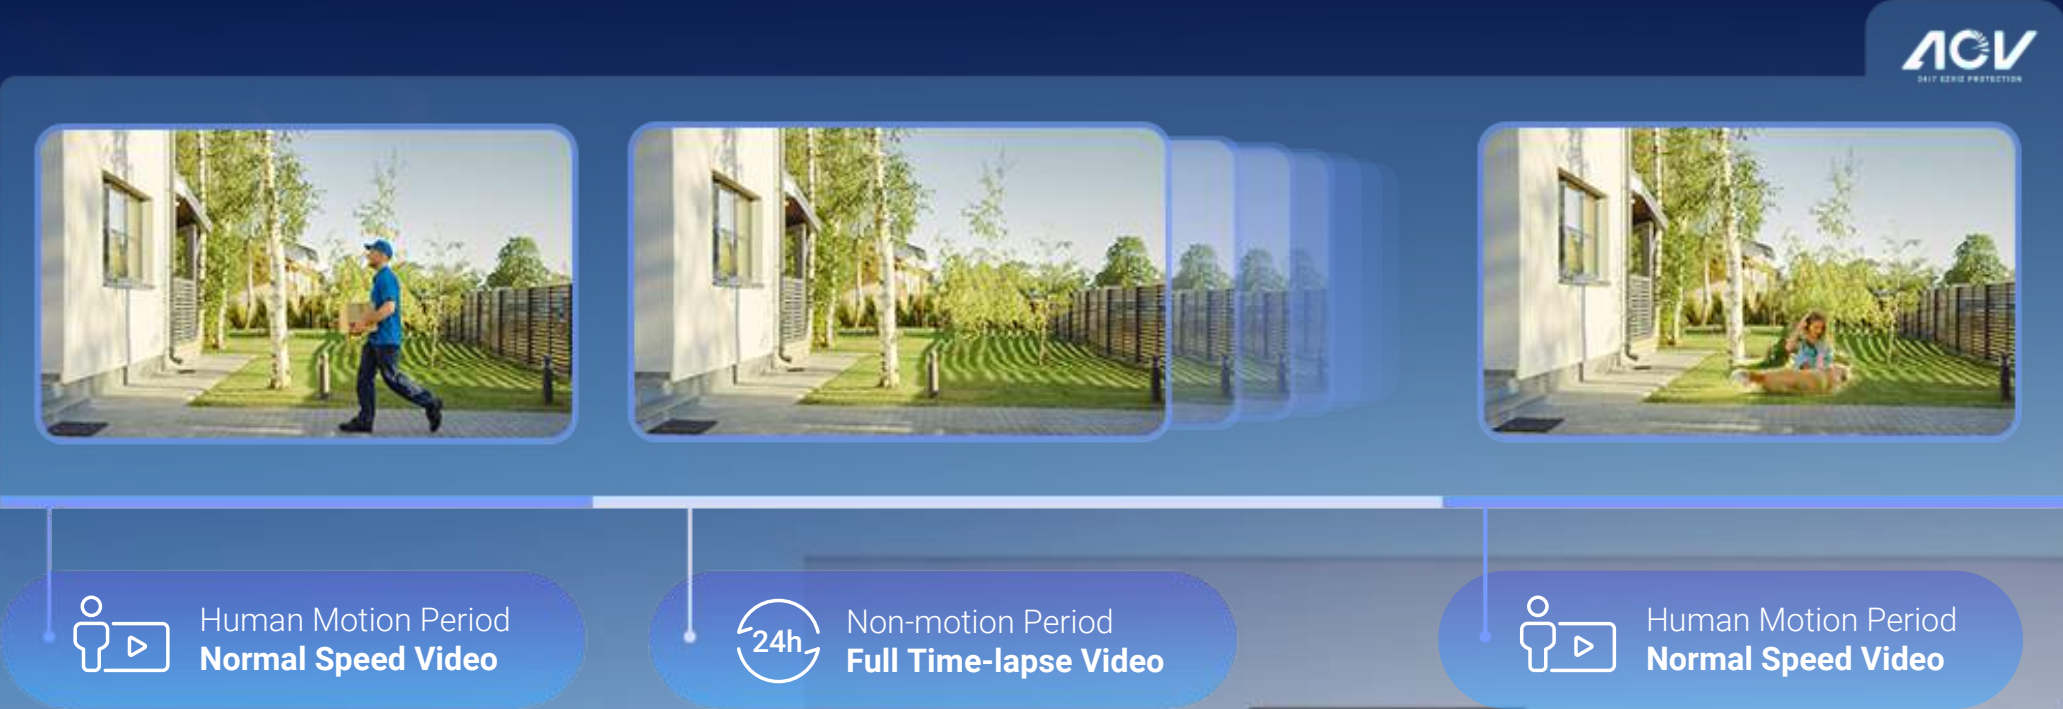

The power to protect, now always on

With EZVIZ's innovative AOV technology, the CB3 4G provides a plenty of recordings beyond PIR-triggered events, while managing power consumption much more efficiently.

[About the EZVIZ AOV Technology >](#)

01 Always records, scenes or events

Want all-day recording video but worry about the battery will run out too quickly? Use the AOV mode. The CB3 4G can connect and process the images captured at preset time intervals to render a continuous time-lapse video that shows you changes in the environment.⁵ When an important human activity happens, the camera starts recording a normal video, so you don't miss an important detail.

 **Wiser Battery Consumption**
for All-Day Recordings

02 Always protects, far or near

When the AOV is on, the camera can detect an approaching person or vehicle at a much greater distance. If a person or vehicle appears in the camera, even if they are outside the range of the PIR sensor, the camera will notice that and inform you immediately.