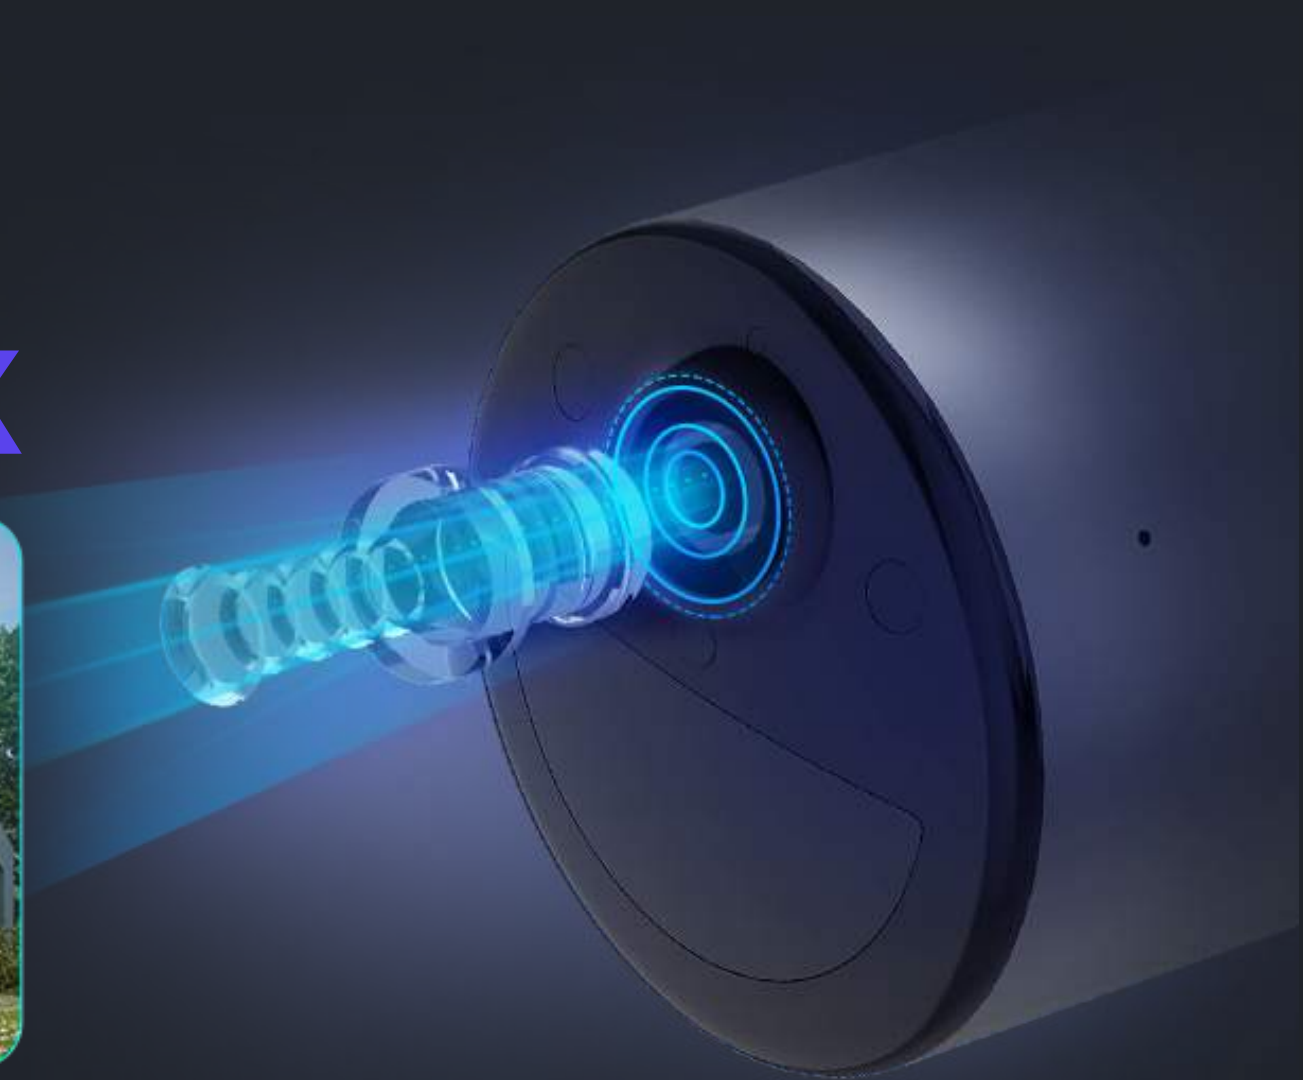

 **Extended**
Detection Distance

Cost-saving and hassle-free security solution

The CB3 4G camera completely eliminates the hassle of electricity wiring and frequent recharging – it has a large built-in battery, and supports working with a flexible range of the EZVIZ Solar Panels.² It is a greener option for those who're eco-conscious about building their home security system.

EZVIZ Solar Panel Series

5,200 mAh Rechargeable Battery

Smarter detections are unlocked for free

Say goodbye to a long list of annoying alerts that only capture flying insects or falling leaves. The CB3 4G is capable of detecting people and cars in particular, while providing flexible settings for you to customize the detection area and sensitivity. It pushes notifications to your phone when it's truly worthy of your attention.

 AI-Powered Human Shape Detection

 AI-Powered Vehicle Shape Detection

 No Subscription Fee

• CB3 4G (BB7593290)
AI Vehicle Detection
18:10:07

Stunning detail with 2K resolution

The EZVIZ CB3 4G features crystal-clear 2K resolution to provide advanced detail capturing. It makes sure you never miss a single important moment happening at home.

Crisp 2K

Night is now bright and colorful

Blurred and pixelated night vision is now a thing of the past. The CB3 4G uses a large F1.6 aperture lens to capture more light when the sun goes down and uses two spotlights to brighten up a completely dark space to render colorful view.