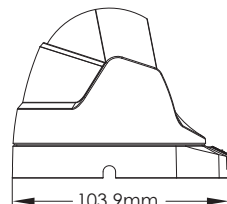

OSD Controller