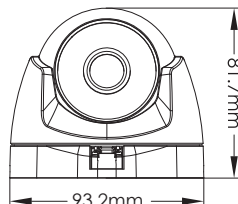

Main Features:

Sensor: 1/3" Sony, 1.3 Mega-Pixel
Selectable output-720P AHD/Analog
Lens: 3.6mm Mega-Pixel Fixed
True Day & Night – ICR
IR Range: 20m (2 Array LED)
IP66
Weight: 270g
Power: DC 12V, ~310mA

OSD Controller